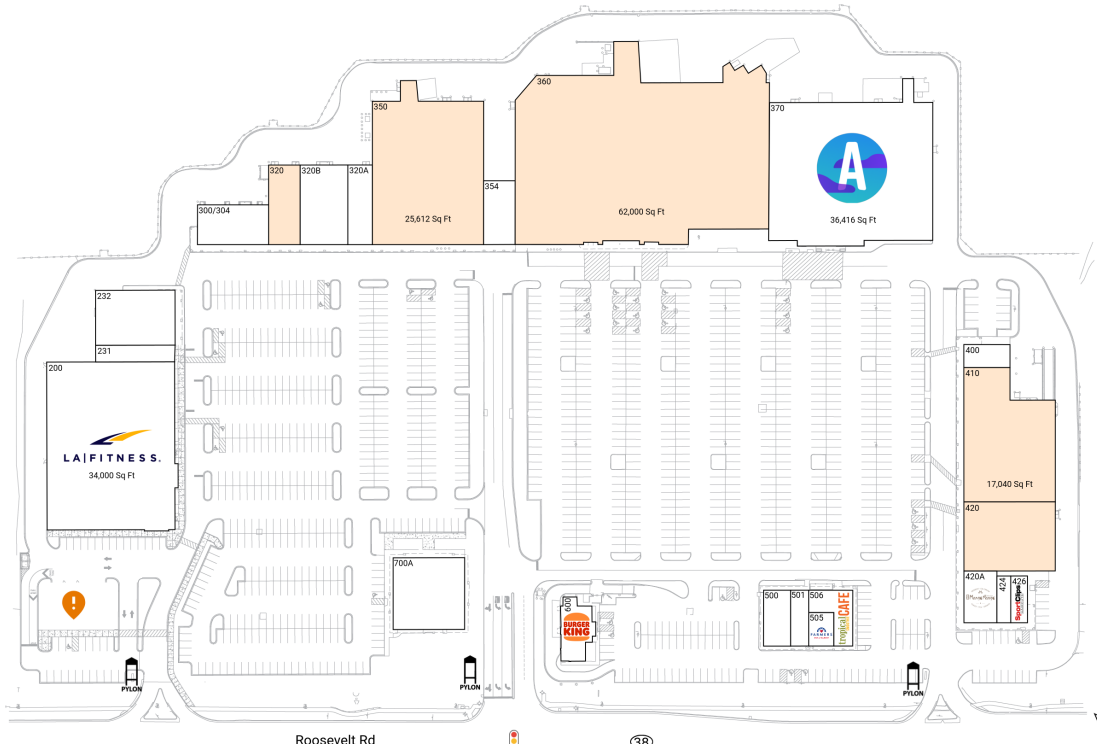

# High Point Centre

401-581 East Roosevelt Road | Lombard, IL 60148

DuPage County Chicago-Naperville-Elgin, IL-IN 240,345 Sq Ft

41.8592, -88.0050

## Available Spaces

320	3,974 Sq Ft	360°	410	17,040 Sq Ft	360°
350	25,612 Sq Ft	360°	420	9,965 Sq Ft	360°
360	62,000 Sq Ft	360°			

## Current Tenants

Space size listed in square feet

200	LA Fitness	34,000
231	ST Fine Jewelers	2,800
232	Niswa Fashion	5,866
300/304	Seoul Bites Korean BBQ	4,400
320A	Hello Shawarma	3,000
320B	Souq Market	6,000
354	Holy Buckets Halal Chicken	3,200
370	Altitude Trampoline Parks	36,416
400	Cafe Bethak	1,590
420A	Mango Mango Dessert	2,996
424	Klassy Lashes & Threading	900
426	Sport Clips	1,060
500	Sufra	2,380
501	Chi Tea	1,593
505	Farmers Insurance	1,318
506	Tropical Smoothie Cafe	2,549
600	Burger King	3,670
700A	Ace Dental Center	8,016